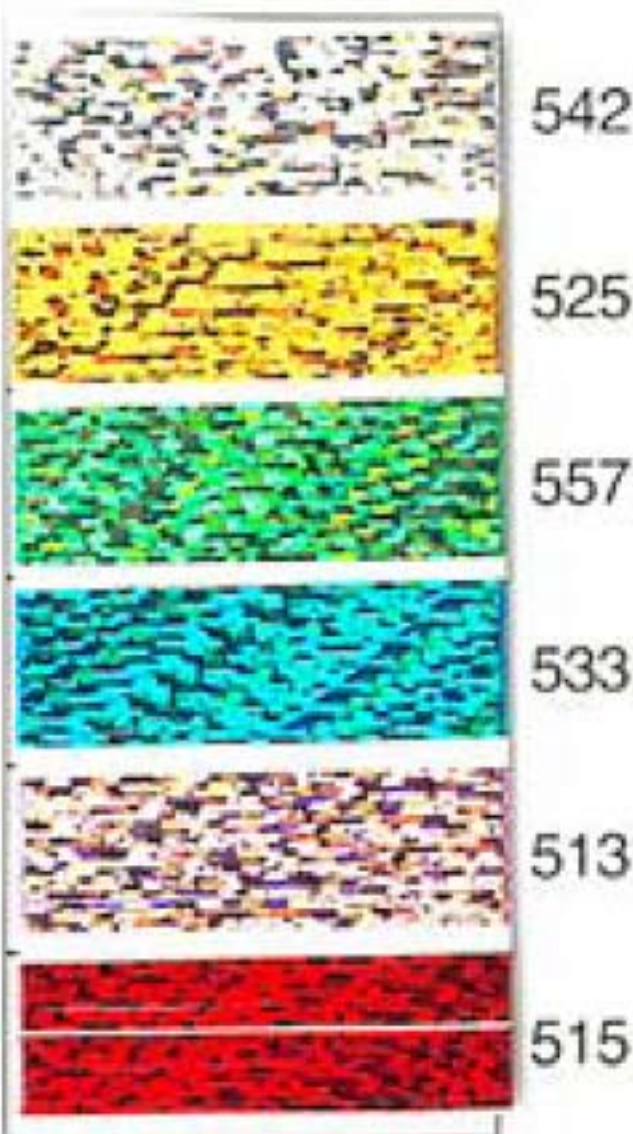

Spectra Jewel

100% Polyester

5

MADEIRA